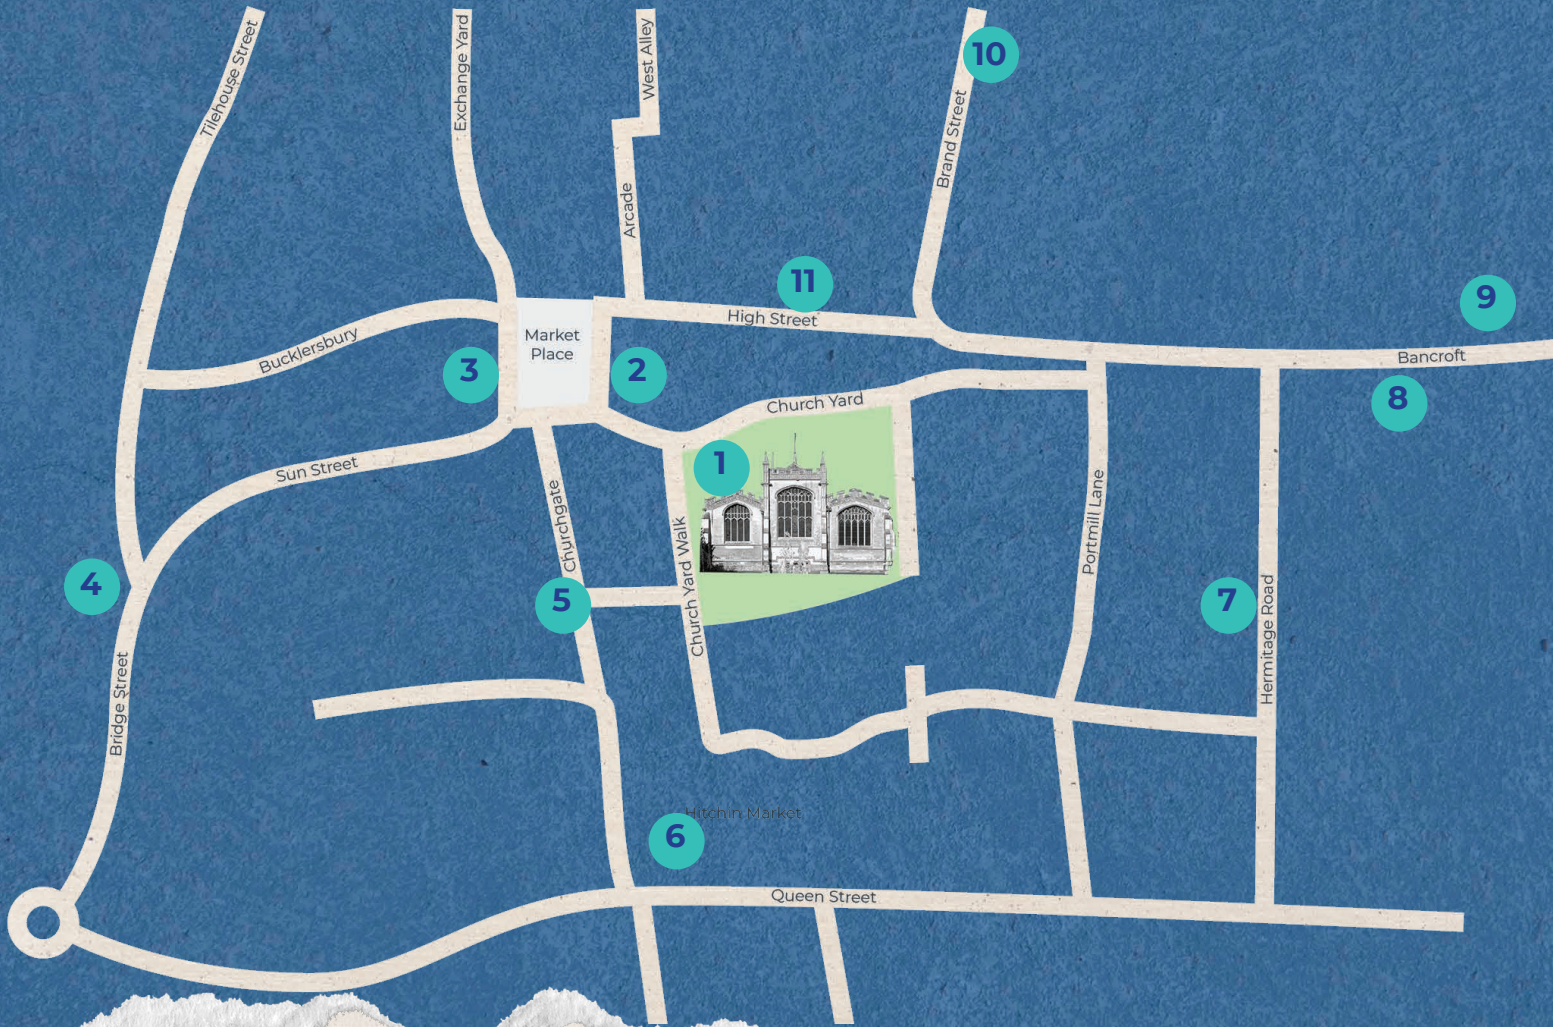

Winter Art Trail Locations

ARTIST	TITLE	WEBSITE	SOCIALS
1 Cheryl Hare	A Winter Walk		@bridlemere
2 James Willis	Wintry St. Martins Lane	www.jameswillisart.co.uk	@james.willis.artist
3 Anna Fearon	Clementines in a gold vase.		@annafearonart
4 Matt Burden	Xmas Mash	www.holwelllivedrawing.co.uk	
5 Nicki Greenham	Winter Deer	www.NickiGreenham.com	@NickiGreenhamart
6 Richard Barnes	Starry Night Hitchin	www.richardofyork.com	@richardbarnesofyork
7 Teena Bisgrove	Paradise Tanager		@teenabeena_art
8 Shirley Keeble	Christmas Berries	www.shirleykeebleartist.co.uk	
9 Judith Wray	Christmas Geese	www.hitchinartclub.co.uk	
10 Richard Cave	Tulip		@richcave
11 Kim Raymont	Golden Galloping Horses		@kim.prints