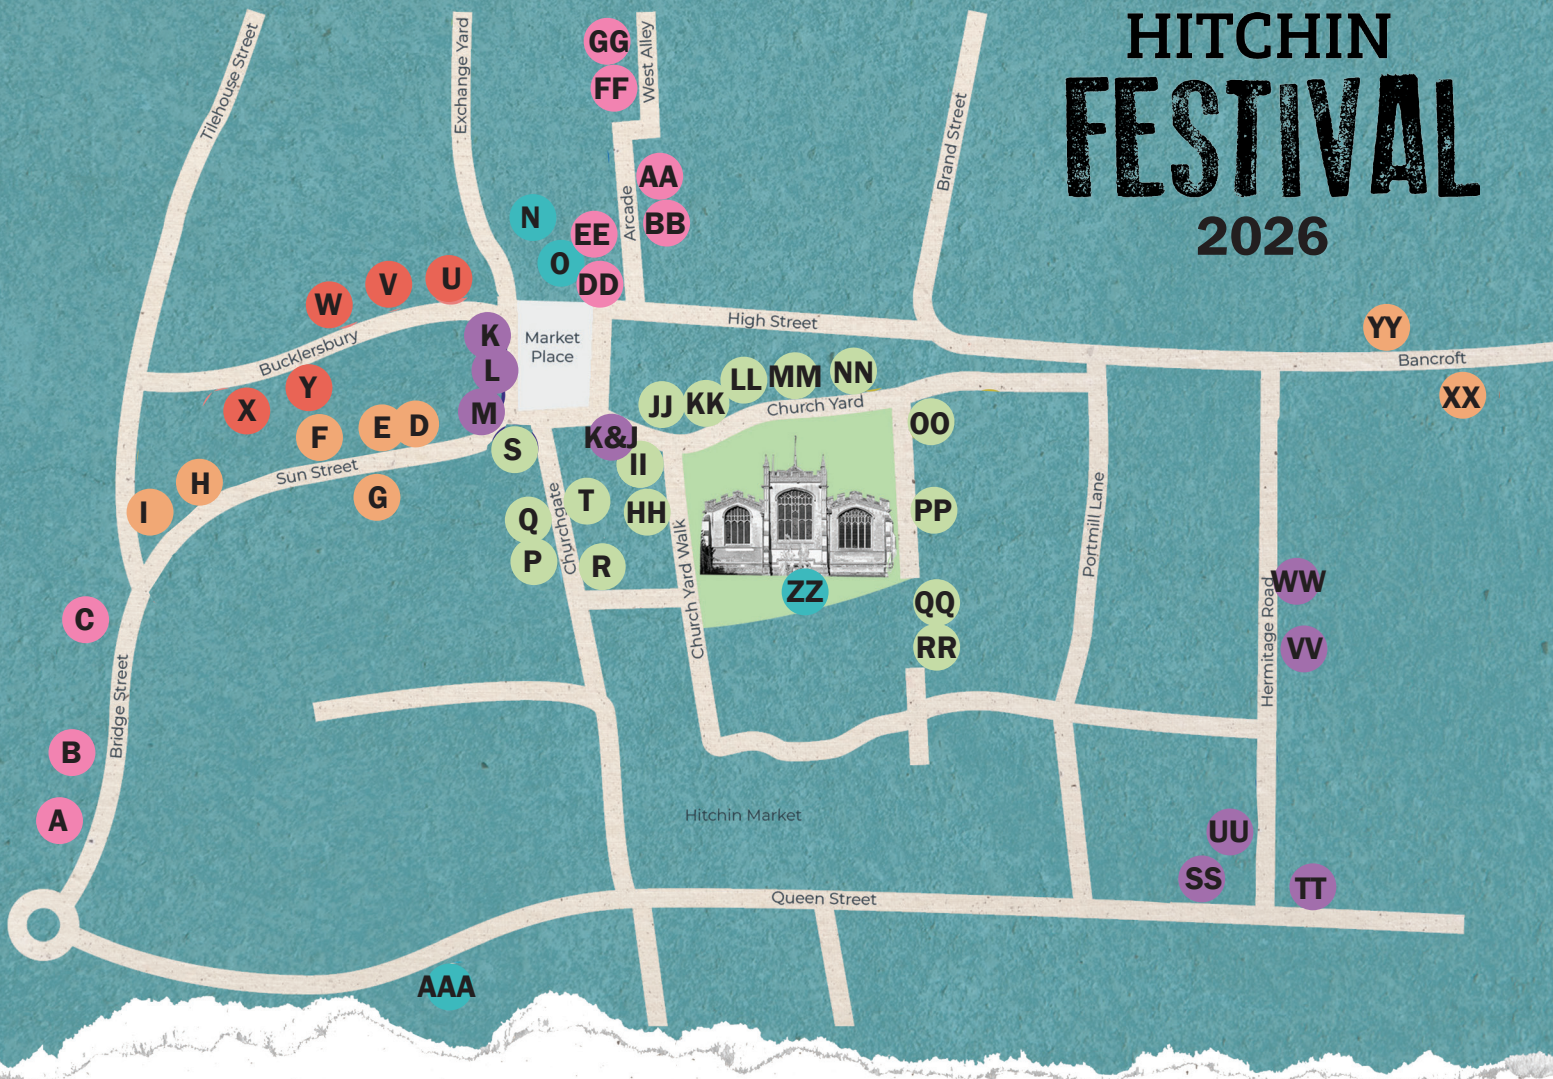

# HITCHIN FESTIVAL 2026

## ART TRAIL 2026 MAP 27th June - 31st July

presents

# HITCHIN FESTIVAL

Sponsored by:

Code	Venue	Artist
<b>Bridge Street</b>		
A	Absolute Skin	Adele Jackson
B	Donovan Hairdressing	Stephen Vernon
C	The Hair Shop	Sophie Beach
<b>Sun Street</b>		
D	D&J Lettings	Richard Cave
E	The Picture Framer	Lena Stognova
F	Town and Garden	Yvette Jordan
G	The Riot Lounge	Sarah Booth
H	Jewellery by Design	Cheryl hare
I	Quotidian	Pat Kurjata
<b>Market Place</b>		
J	Shop Small	Lauren Butland
K	Snappy Snaps	Sue Izzard
L	Jamies Shoes	Cheryl hare
M	Allinghams	Roz Down
<b>Coopers Yard</b>		
N	H-Town Rags	Kay Miller
O	Wakelin & son	Carol Lamey
<b>Churchgate Walk</b>		
P	Sankara	Nicola Mulligan
Q	Gusto	James Willis
R	Threads	Rosemary Kirton
S	Etcetera	Reene Coceal
T	Taylors Excursions	Sue Hayter